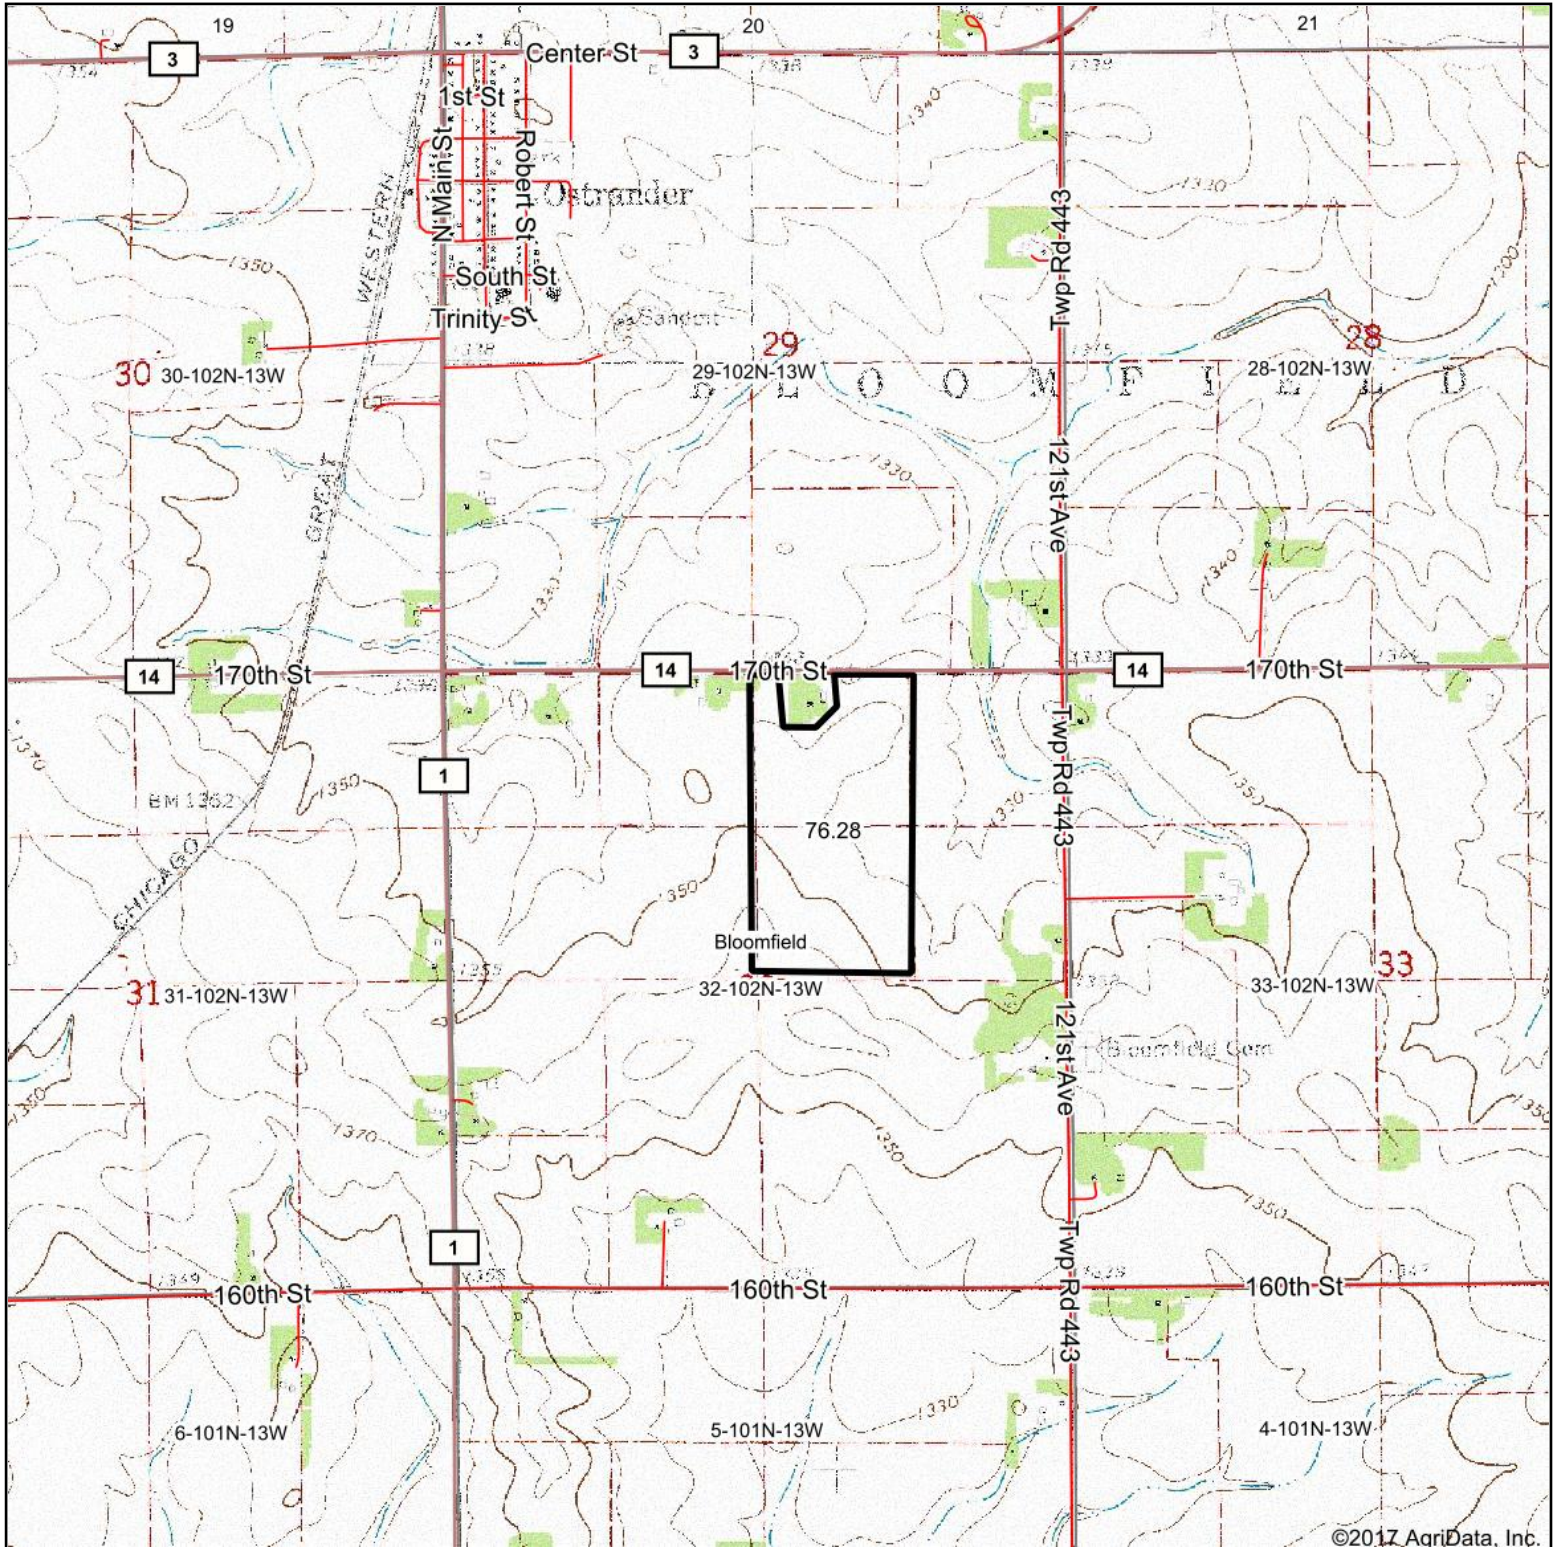

Topography Map

©2017 AgriData, Inc.

Maps Provided By:

CUSTOMIZED ONLINE MAPPING
© AgriData, Inc. 2017 www.AgriDataInc.com

map center: 43° 35' 58.51, -92° 25' 6.83

0ft 1886ft 3773ft

32-102N-13W
Fillmore County
Minnesota